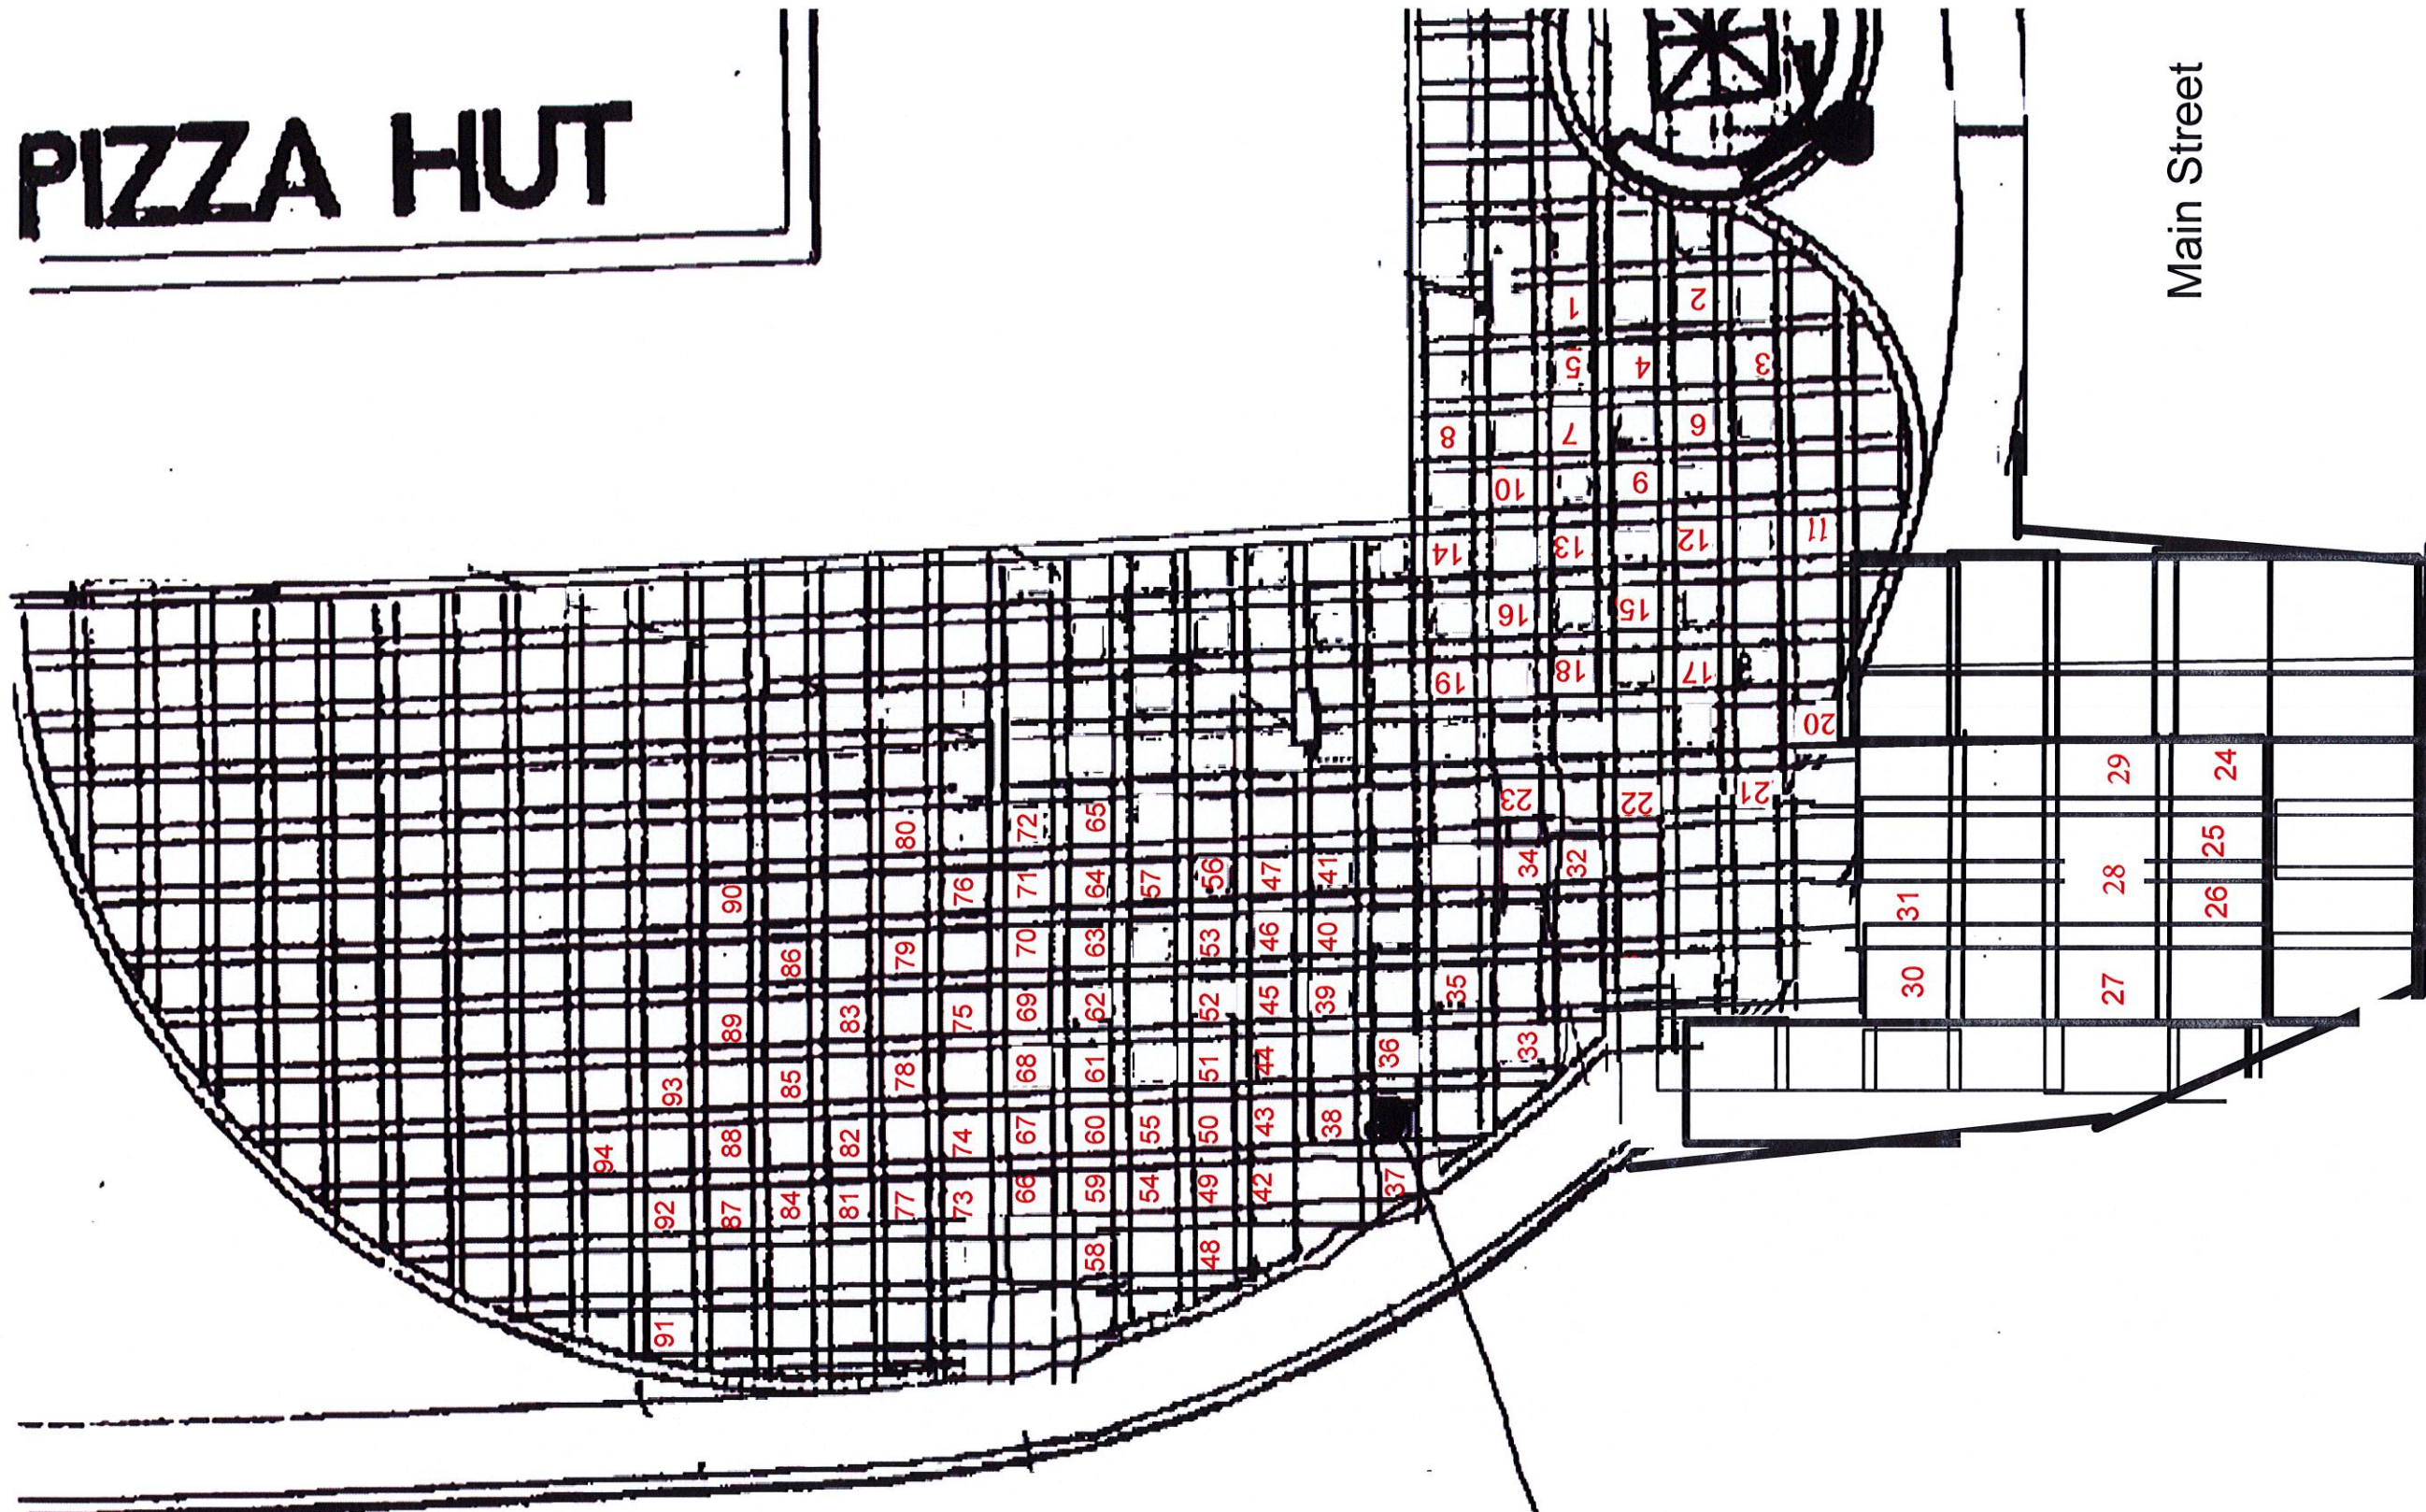

# PIZZA HUT

14 Mile

PEDESTRIAN  
CROSSING LIGHT

\*\*Note: Numbers 73-84 are underneath the bench