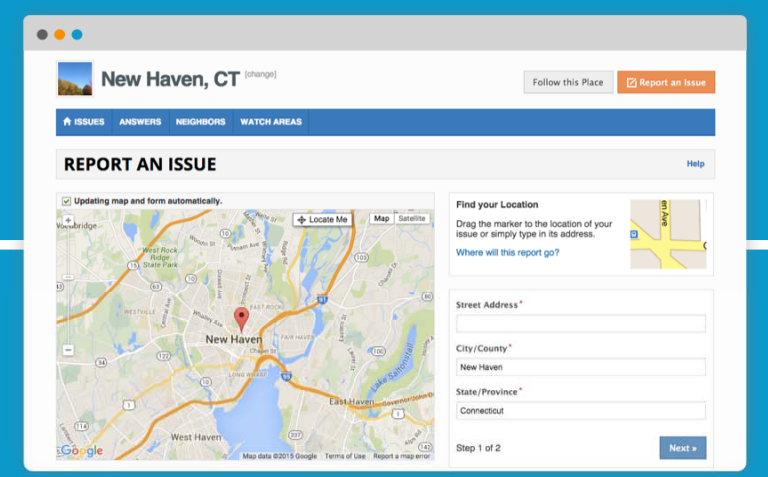

POTHOLES. GARBAGE. SIDEWALK CRACKS. STREET LIGHT OUTAGES.

REPORT THESE & OTHER NEIGHBORHOOD ISSUES WITH

SeeClickFix

See an issue

Report the issue

& keep track
till its Fixed!

& KEEP TRACK OF OTHER ISSUES IN YOUR NEIGHBORHOOD.

- Create a Watch Area
- Follow an issue
- Vote on an issue
- Comment on an issue
- Reopen an issue

DON'T HAVE A MOBILE PHONE?

1. Signup on seeclickfix.com.
2. Click "Report an Issue".
3. Fill out details about the issue & submit.
4. Receive email updates!