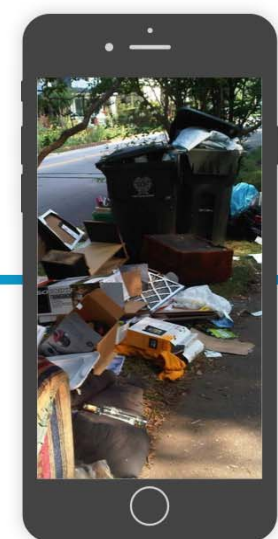

POTHOLES. GARBAGE. SIDEWALK CRACKS. STREET LIGHT OUTAGES.

REPORT THESE & OTHER NEIGHBORHOOD ISSUES WITH

SeeClickFix

See an issue

Report the issue

& keep track
till its Fixed!

& KEEP TRACK OF OTHER ISSUES IN YOUR NEIGHBORHOOD.