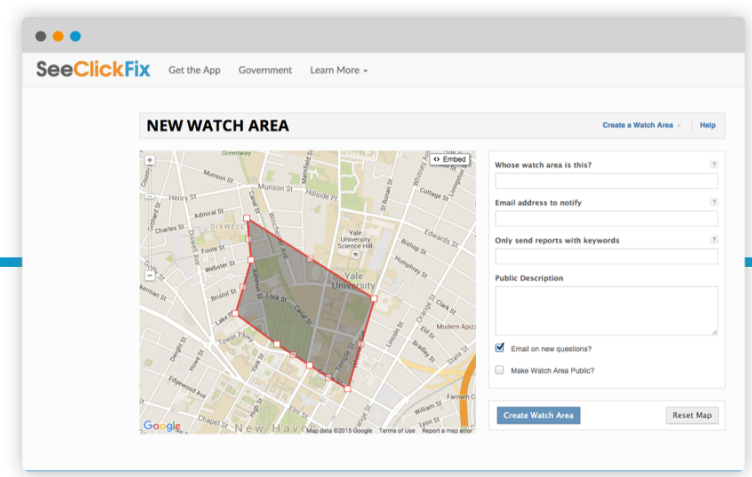

POTHOLES. GARBAGE. SIDEWALK CRACKS. STREET LIGHT OUTAGES.

REPORT THESE & OTHER NEIGHBORHOOD ISSUES WITH

SeeClickFix

See an issue

Report the issue

& keep track
till its Fixed!

& KEEP TRACK OF OTHER ISSUES IN YOUR NEIGHBORHOOD.

- Create a Watch Area
- Follow an issue
- Vote on an issue
- Comment on an issue
- Reopen an issue

DON'T HAVE A MOBILE PHONE?

1. Signup on seeclickfix.com.
2. Click "Report an Issue".
3. Fill out details about the issue & submit.
4. Receive email updates!