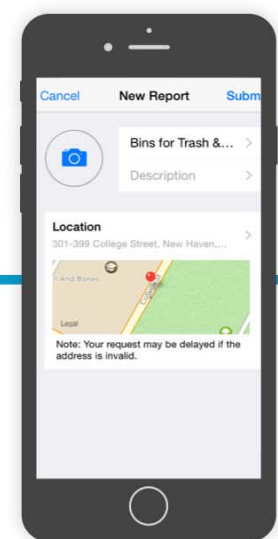

POTHOLES. GARBAGE. SIDEWALK CRACKS. STREET LIGHT OUTAGES.

REPORT THESE & OTHER NEIGHBORHOOD ISSUES WITH

SeeClickFix

See an issue

Report the issue

& keep track
till its Fixed!

& KEEP TRACK OF OTHER ISSUES IN YOUR NEIGHBORHOOD.

- Create a Watch Area
- Follow an issue
- Vote on an issue
- Comment on an issue
- Reopen an issue

DON'T HAVE A MOBILE PHONE?

1. Signup on seeclickfix.com.
2. Click "Report an Issue".
3. Fill out details about the issue & submit.
4. Receive email updates!