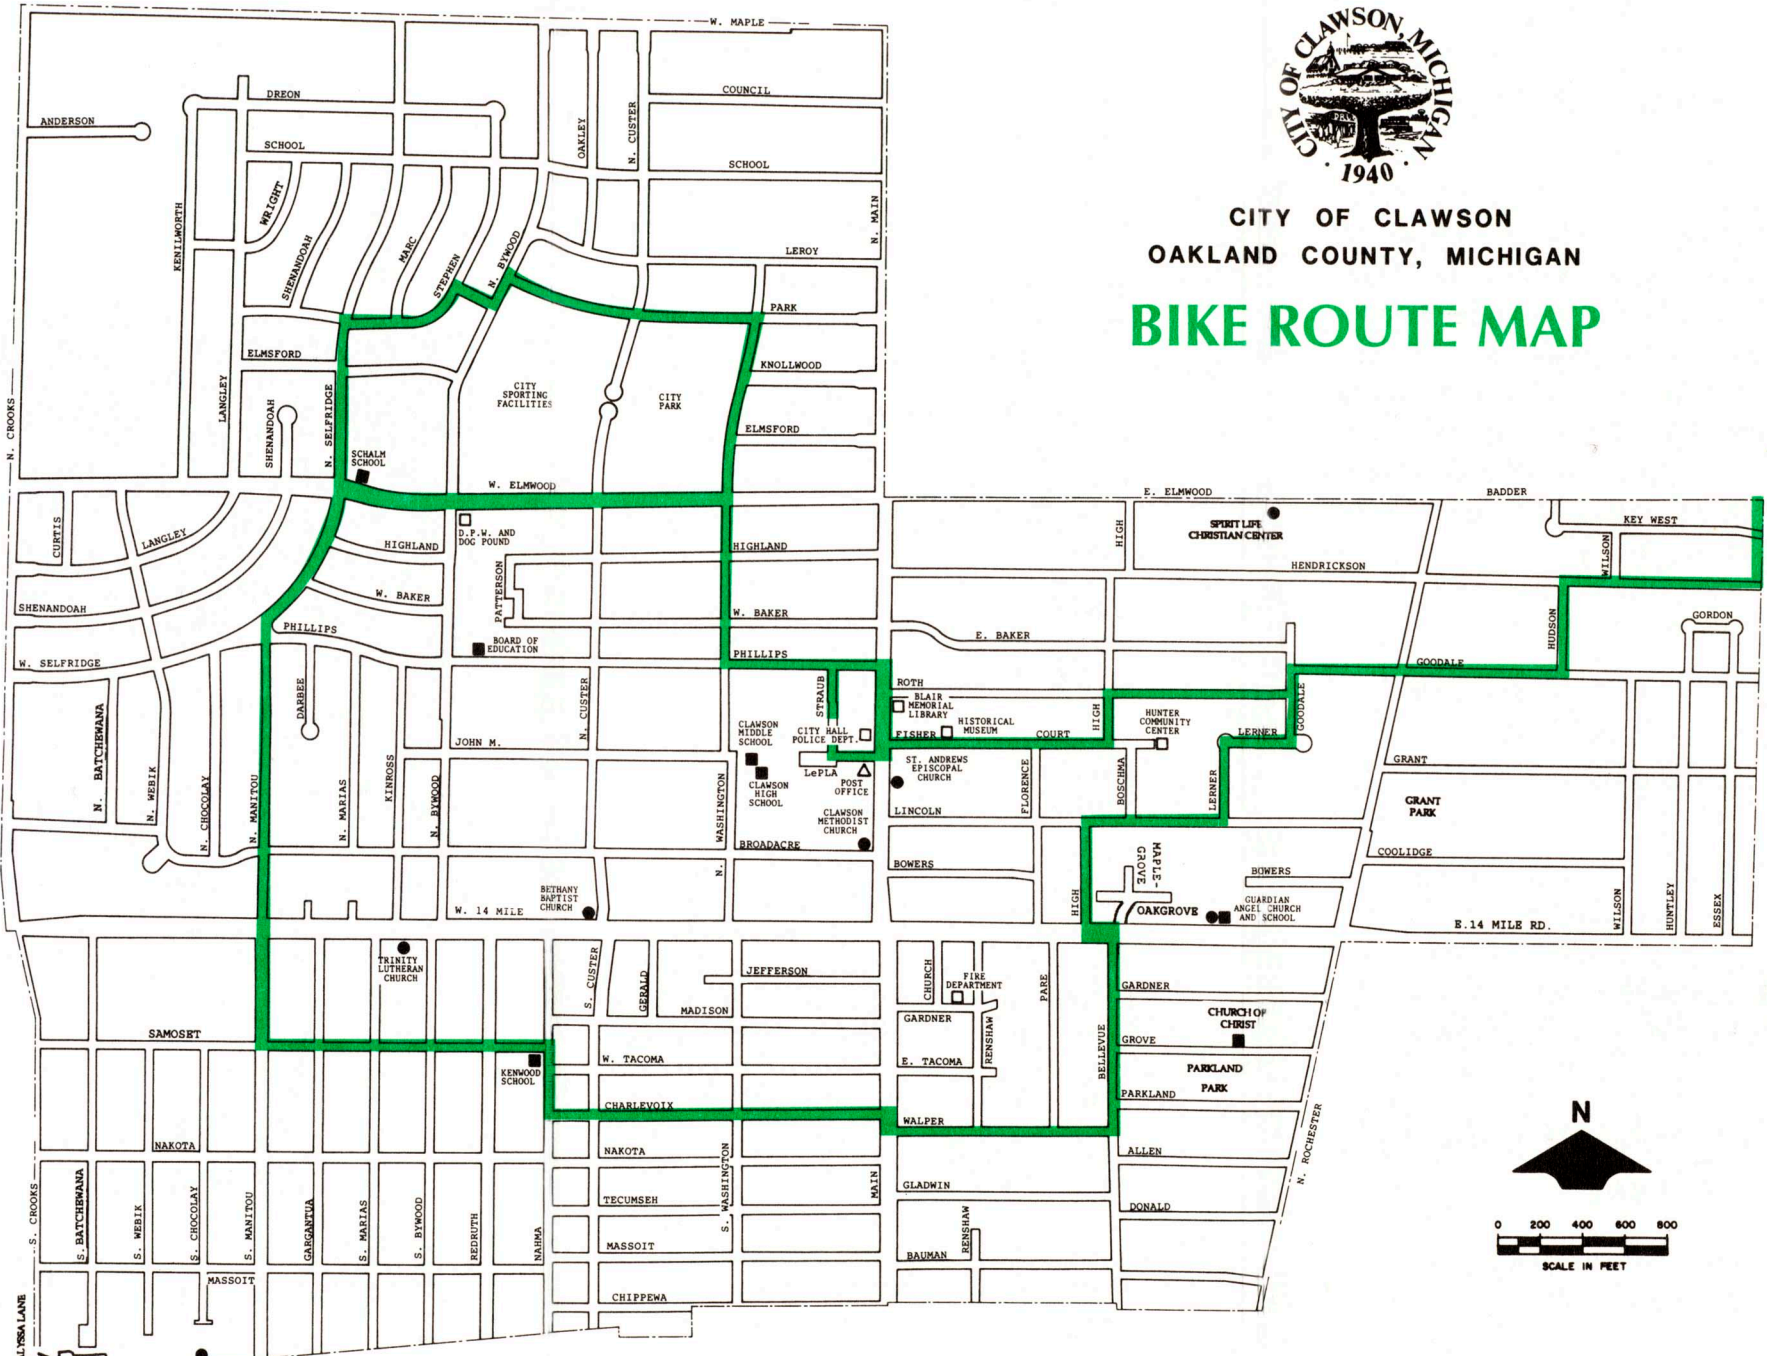

CITY OF CLAWSON  
OAKLAND COUNTY, MICHIGAN

**BIKE ROUTE MAP**

KEY: □ MUNICIPAL    △ POST OFFICE    ■ SCHOOLS    ● CHURCHES    — BIKE ROUTE

ALPHEA LANE  
NORMANDY  
MICHAEL COURT